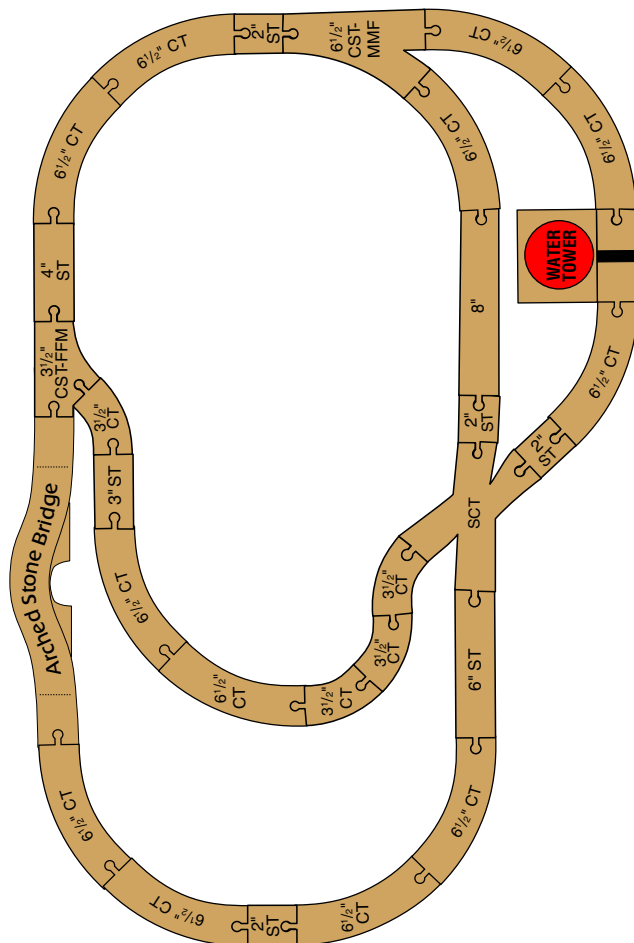

## Expanded Water Tower Figure 8 Set

Water Tower Figure 8 Set (LC99556)

Cross & Switch Expansion Pack (LC99949)

Which Includes:

- ① Water Tower
- ① Water Tower Track
- ① Arched Stone Bridge
- ④ 3 1/2" Curved Track
- ⑫ 6 1/2" Curved Track
- ① Special Cross Track
- ① 3 1/2" Curved Switch Track-FFM
- ① 6 1/2" Curved Switch Track-MMF
- ④ 2" Straight Track
- ① 3" Straight Track
- ① 4" Straight Track
- ① 6" Straight Track
- ① 8" Straight Track

Legend:

M = Male  
F = Female

ST = Straight Track  
CT = Curved Track

CST = Curved Switch Track  
SCT = Special Cross Track

Thomas the Tank Engine & Friends

A BRITISH ALLCROFT COMPANY PRODUCTION

Based on The Railway Series by The Rev W Awdry  
© 2004 Gullane (Thomas) Limited. Thomas the Tank Engine & Friends and Thomas & Friends are trademarks of Gullane Entertainment Inc. Thomas the Tank Engine & Friends is Reg. U.S. Pat. & Tm. Off. A HIT Entertainment Company.