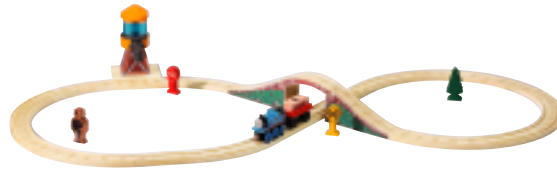

## Expanded Water Tower Figure 8 Set

Water Tower Figure 8 Set (LC99556)

Cross & Switch Expansion Pack (LC99949)

Which Includes:

- ① Water Tower
- ① Water Tower Track
- ① Arched Stone Bridge
- ④ 3 1/2" Curved Track
- ⑫ 6 1/2" Curved Track
- ① Special Cross Track
- ① 3 1/2" Curved Switch Track-FFM
- ① 6 1/2" Curved Switch Track-MMF
- ④ 2" Straight Track
- ① 3" Straight Track
- ① 4" Straight Track
- ① 6" Straight Track
- ① 8" Straight Track

Legend:

M = Male  
F = Female

ST = Straight Track  
CT = Curved Track

CST = Curved Switch Track  
SCT = Special Cross Track

Thomas the Tank Engine & Friends

A BRITISH ALLCROFT COMPANY PRODUCTION

Based on The Railway Series by The Rev W Awdry  
© 2004 Gullane (Thomas) Limited. Thomas the Tank Engine & Friends and Thomas & Friends are trademarks of Gullane Entertainment Inc. Thomas the Tank Engine & Friends is Reg. U.S. Pat. & Tm. Off. A HIT Entertainment Company.