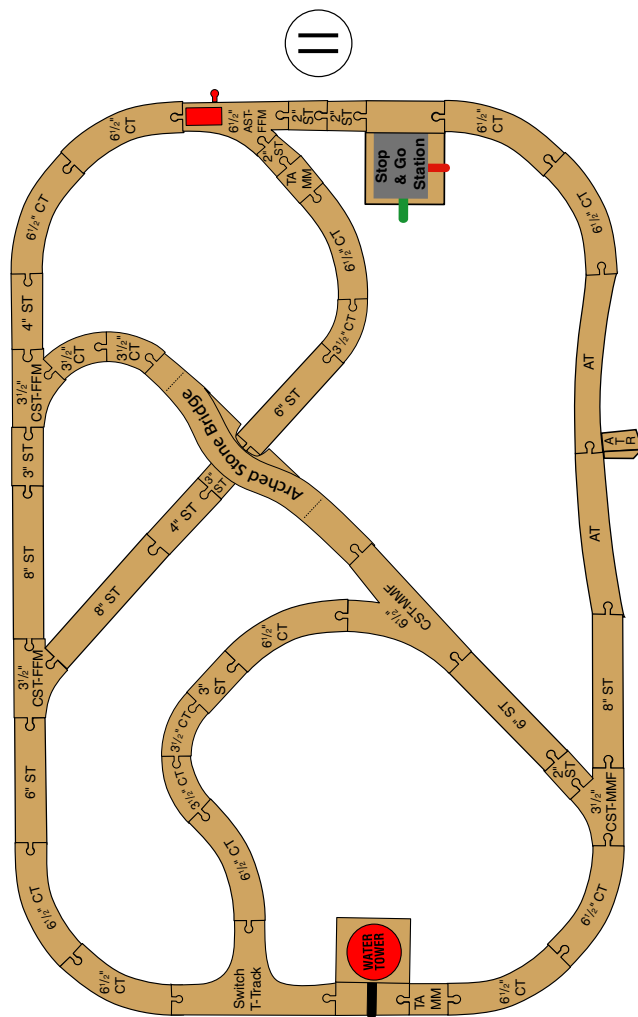

Expanded Deluxe Water Tower Figure 8 Set

Water Tower Figure 8 Set (LC99556)

Figure 8 Set Expansion Pack (LC99951)

Advanced Figure 8 Set Expansion Pack (LC99950)

Which Includes:

- ① Stop & Go Station
- ① Arched Stone Bridge
- ① Water Tower
- ④ 2" Straight Track
- ③ 3" Straight Track
- ② 4" Straight Track
- ③ 6" Straight Track
- ③ 8" Straight Track
- ⑤ 3 1/2" Curved Track
- ⑪ 6 1/2" Curved Track
- ① 3 1/2" Curved Switch Track-MMF
- ② 3 1/2" Curved Switch Track-FFM
- ① 6 1/2" Curved Switch Track-MMF
- ① 6 1/2" Action Switch Track-FFM
- ① Switch T-Track
- ② Track Adapter-MM
- ② Ascending Track
- ① Ascending Track Riser

Pieces Left Over:

- ① 6 1/2" Curved Track
- ① 8" Straight Track

Legend:

M = Male	CT = Curved Track	CST = Curved Switch Track
F = Female	ATR = Ascending Track Riser	TA = Track Adapter
ST = Straight Track	AT = Ascending Track	AST = Action Switch Track