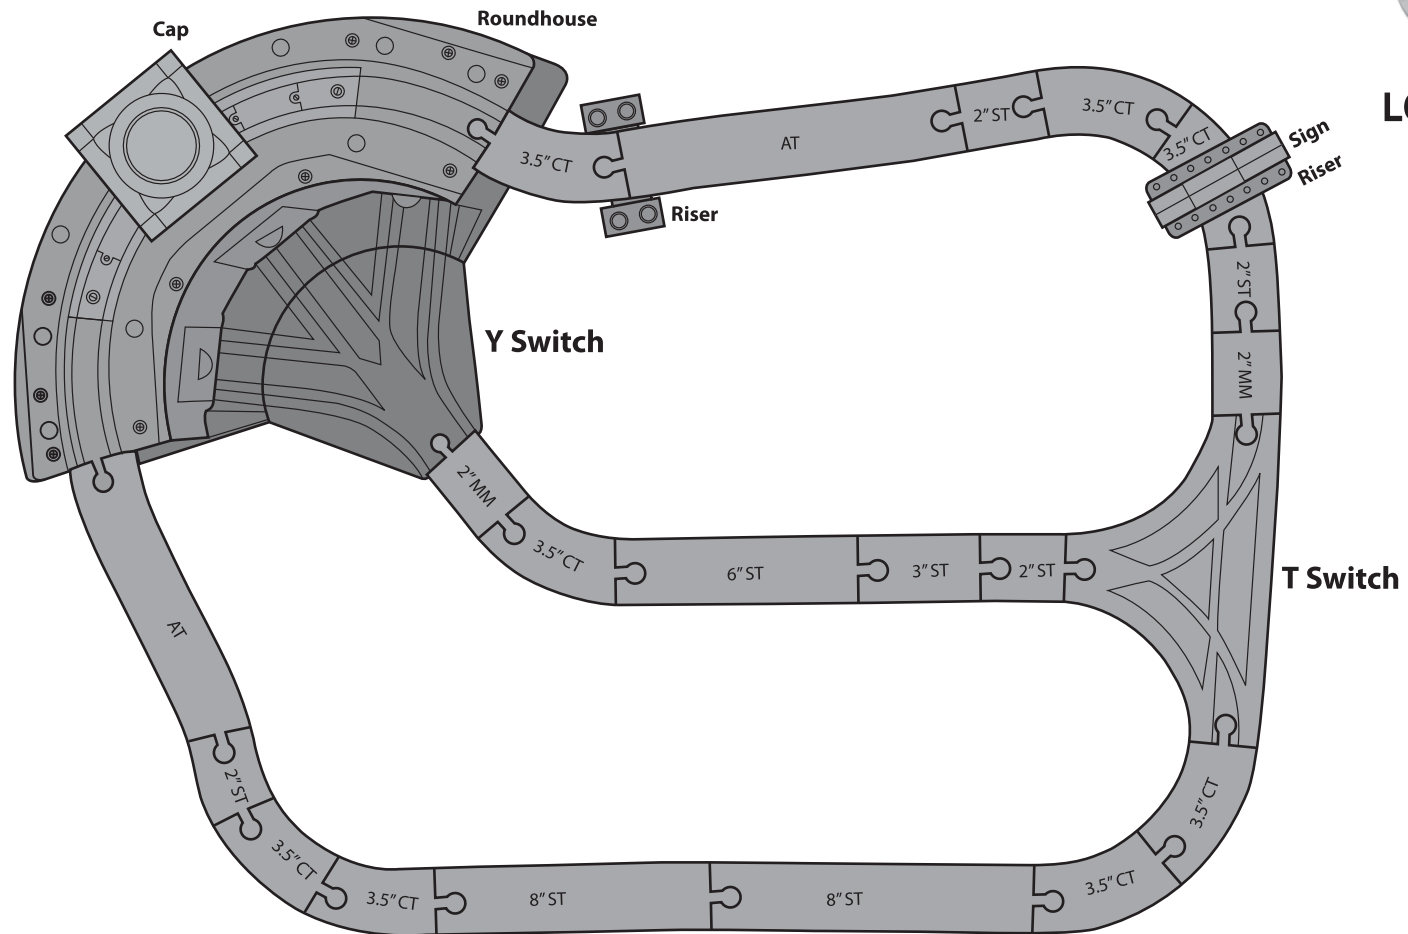

Trainee Roundhouse Set

LC56703

Legend

- ST=** Straight Track
- CT=** Curved Track
- AT=** Ascending Track
- CST=** Curved Switch Track
- M=** Male
- F=** Female

© 2010 Learning Curve Brands, Inc.
 Oak Brook, Illinois 60523-1940 U.S.A.
 Made in China. All Rights Reserved.