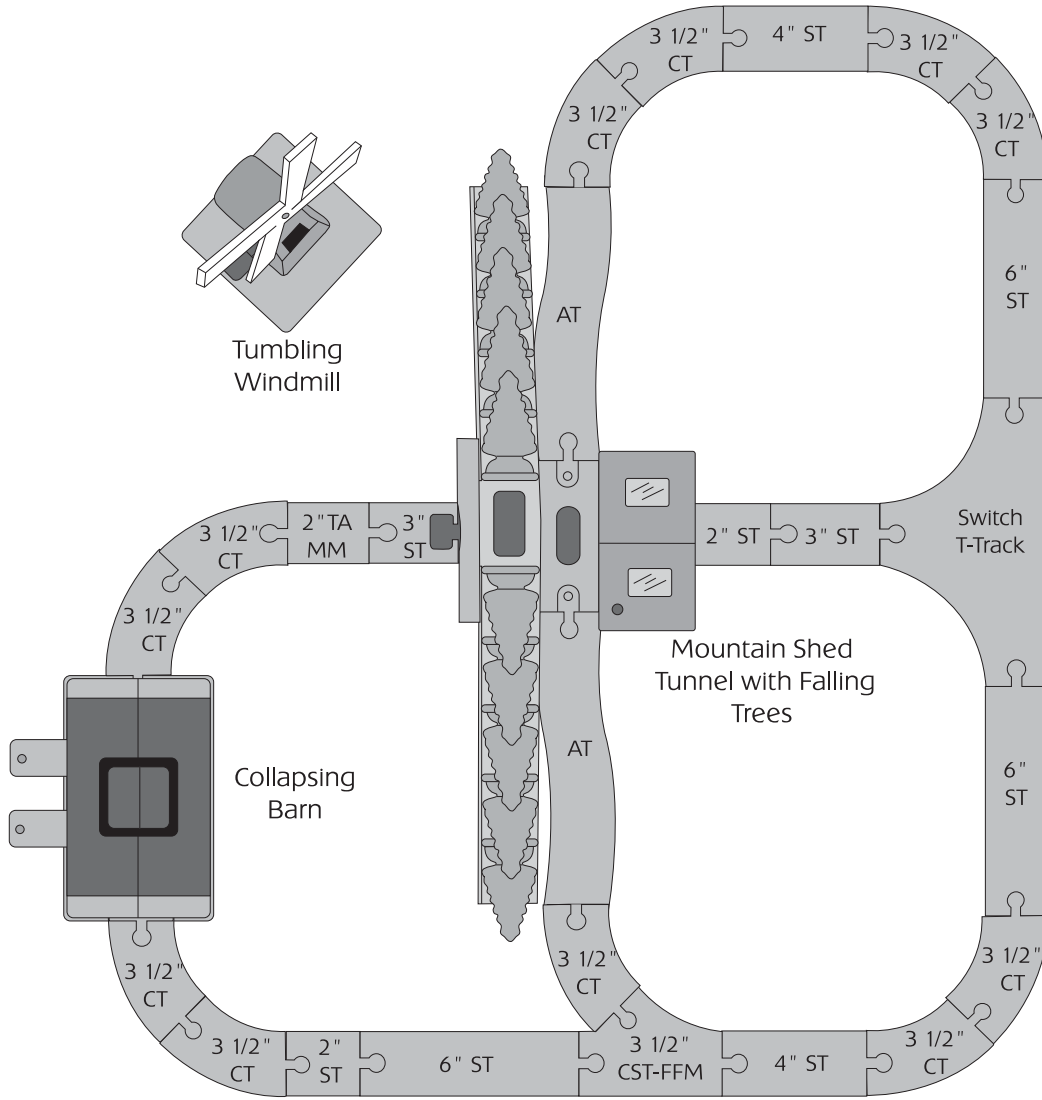

Storm on Sodor Set

SKU # LC99565

LEGEND

ST - Straight Track
CT - Curved Track
CST - Curved Switch Track
AT - Ascending Track
TA - Track Adapter
M - Male
F - Female

Tumbling Windmill

© 2006 RC2 BRANDS, INC.
 Oak Brook, Illinois 60523-1940 U.S.A.
 Made in China. All Rights Reserved.
 © 2006 Gullane (Thomas) Limited