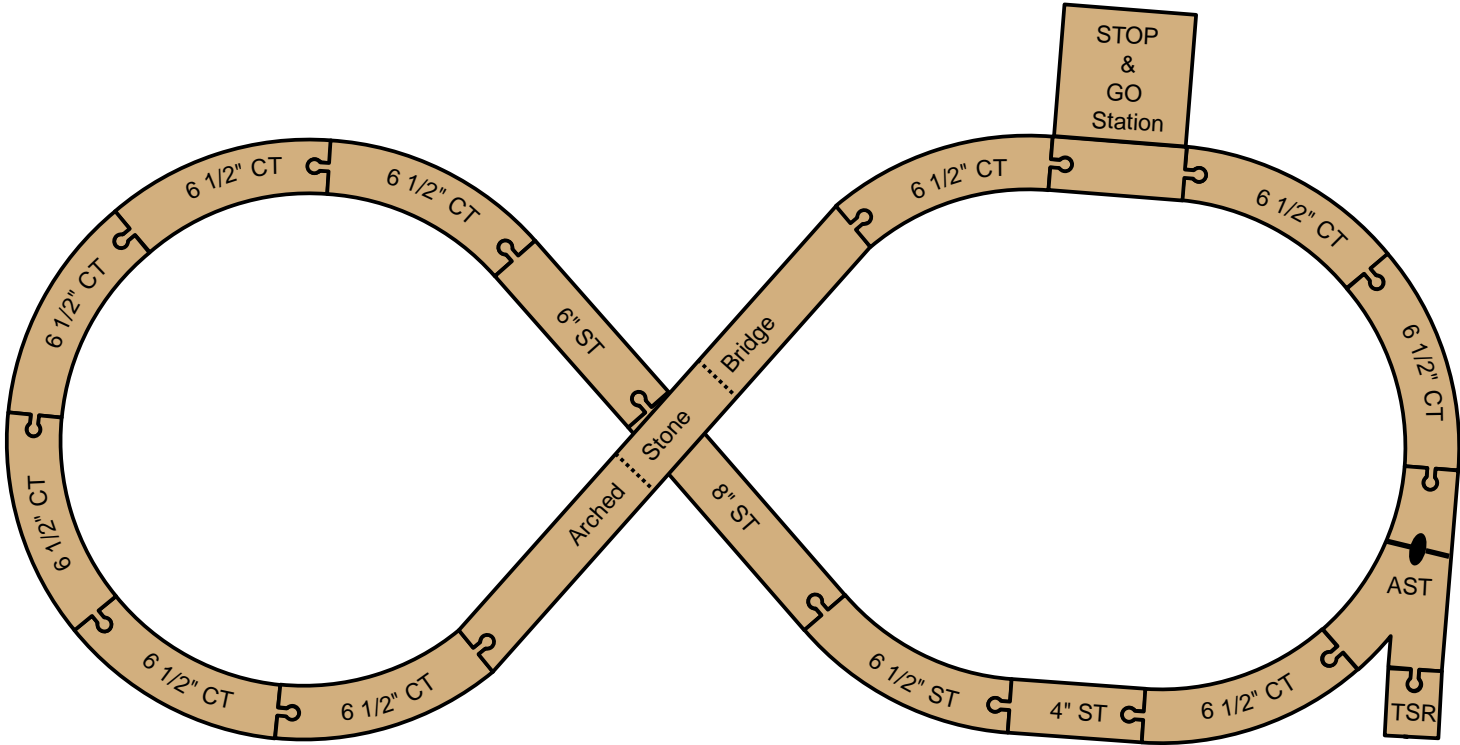

# Stop and Go figure 8

SKU# 99525

**Legend:**

- ST = Straight Track
- CT = Curved Track
- AST = Action Switch Track
- TSR = Track to Surface Ramp

NEW! Add Expansion Set SKU# 99519 to create this exciting layout:

\*Bulstrode the Barge is not intended for use in water.