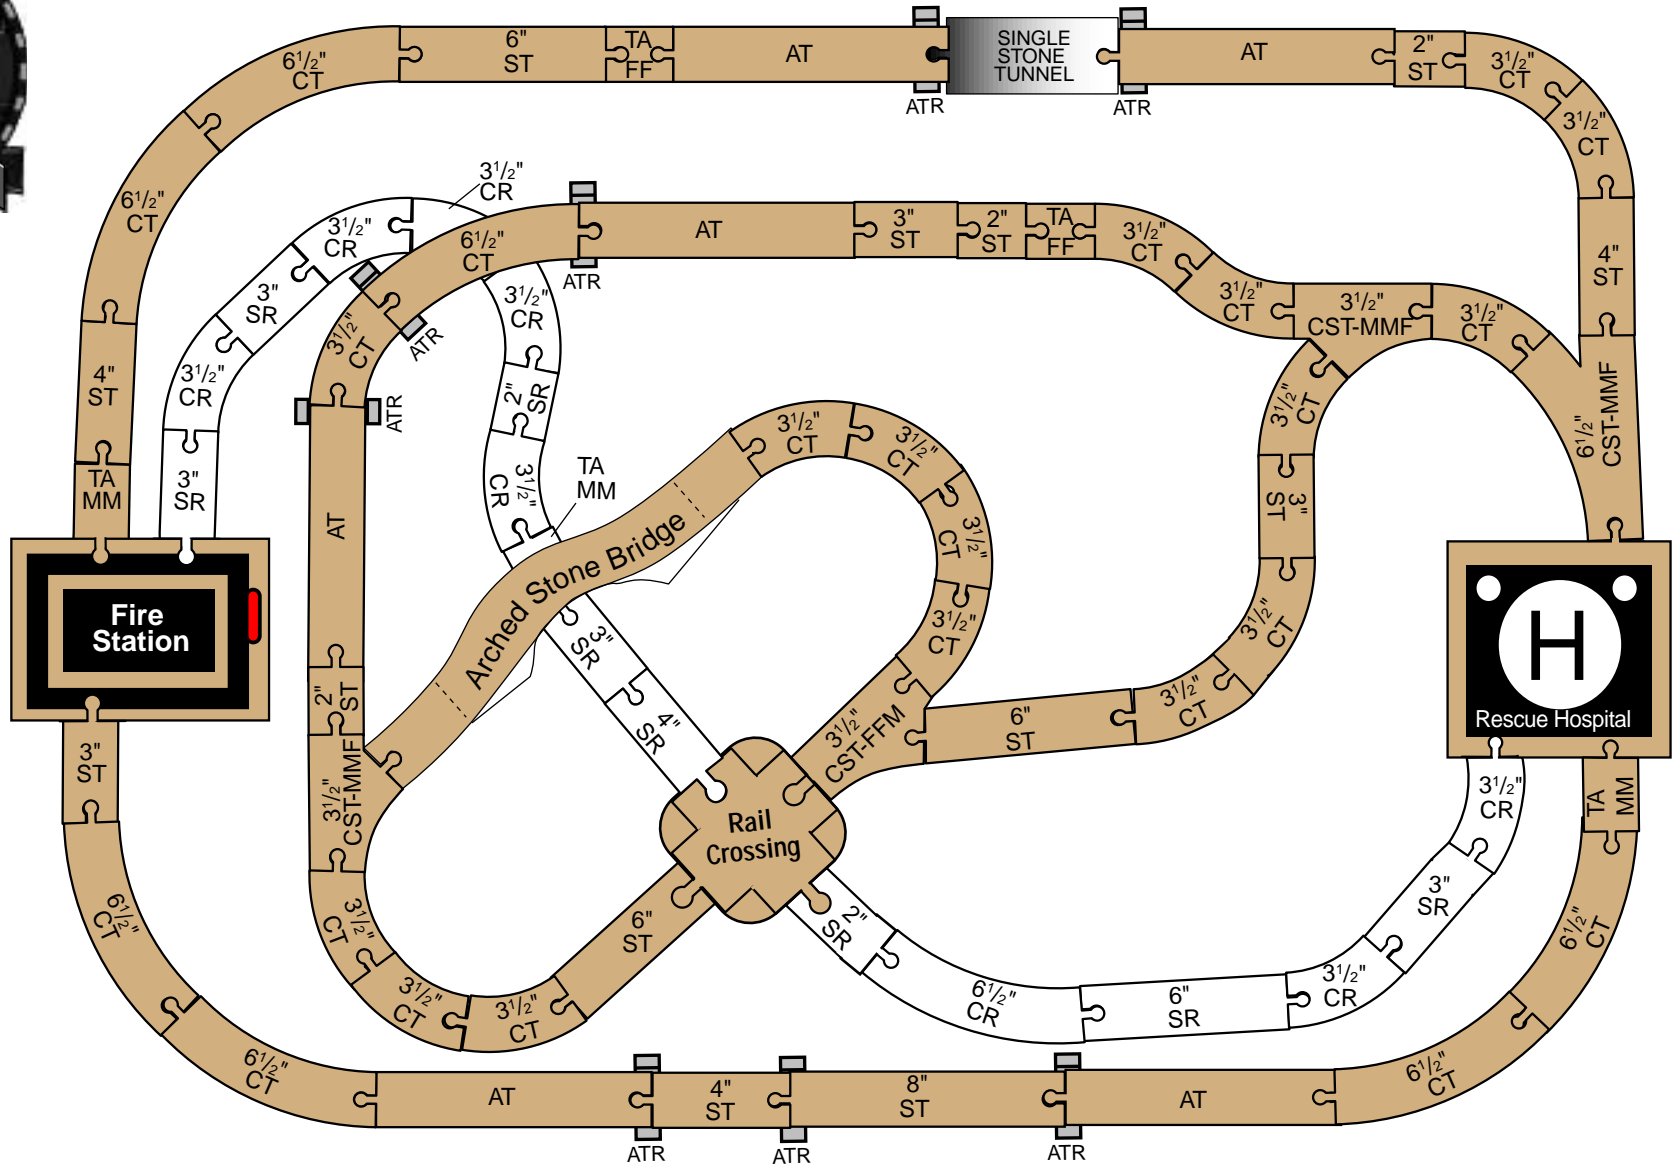

Sodor Rescue Team Set SKU# 99552

LEGEND

- CR= Curved Road
- SR= Straight Road
- ST= Straight Track
- CT= Curved Track
- AT= Ascending Track
- TA= Track Adapter
- ATR= Ascending Track Riser
- M= Male
- F= Female
- Example: Track Adapter male/male