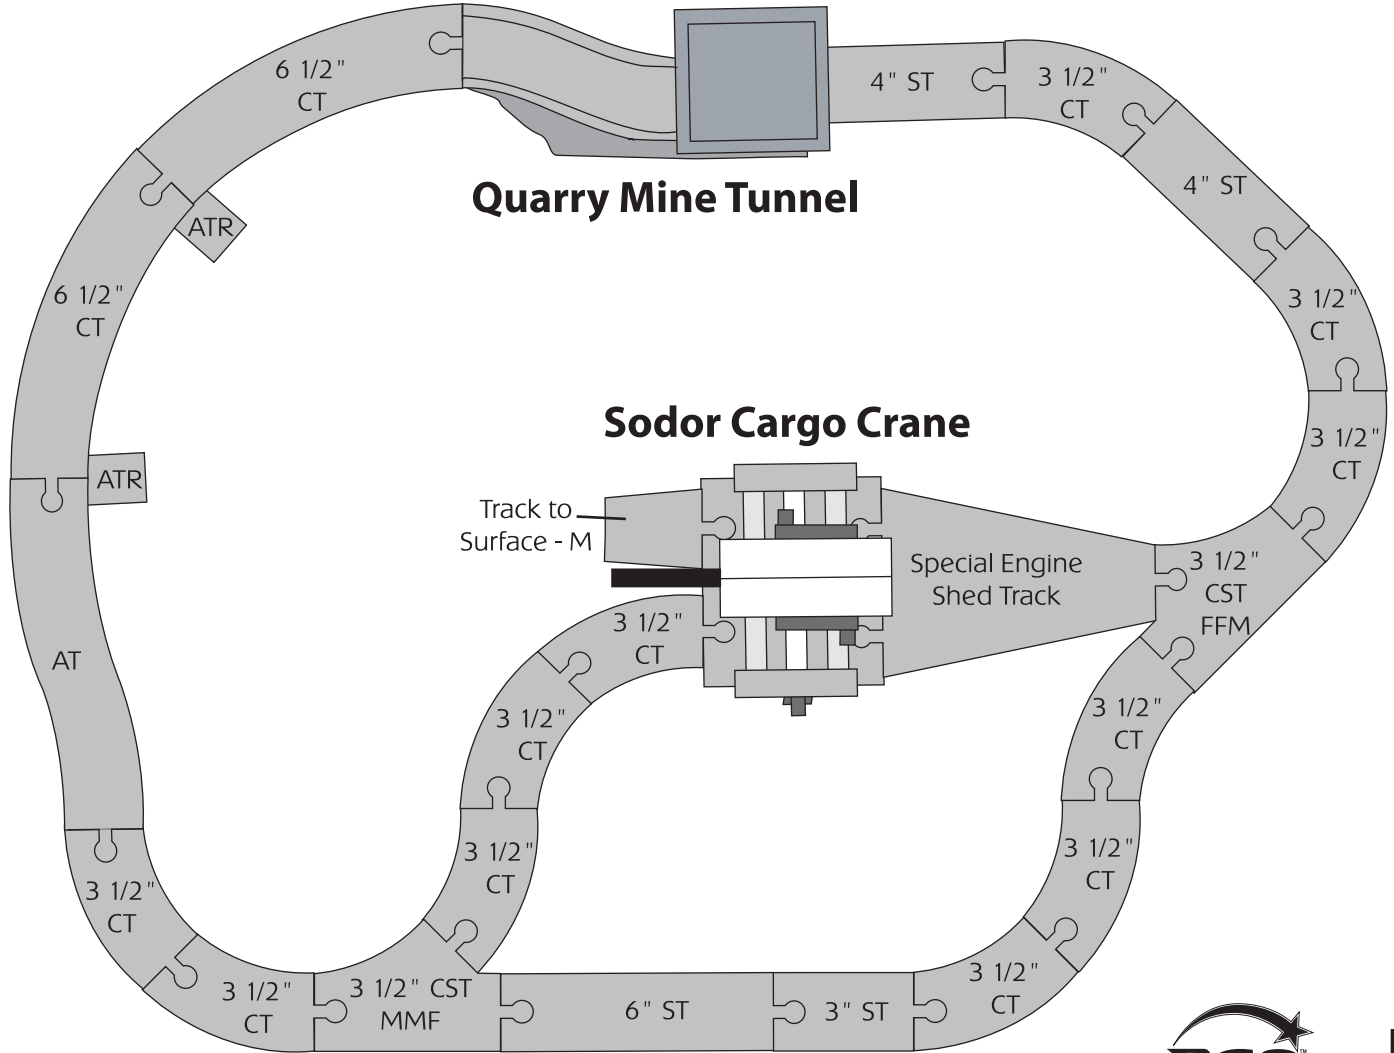

# Sodor Quarry Mine Tunnel Set

SKU # LC99566

**LEGEND**

- ST** - Straight Track
- CT** - Curved Track
- CST** - Curved Switch Track
- AT** - Ascending Track
- ATR** - Ascending Track Riser
- M** - Male
- F** - Female

© 2006 RC2 BRANDS, INC.  
 Oak Brook, Illinois 60523-1940 U.S.A.  
 Made in China. All Rights Reserved.  
 © 2006 Gullane (Thomas) Limited

A HIT Entertainment Company