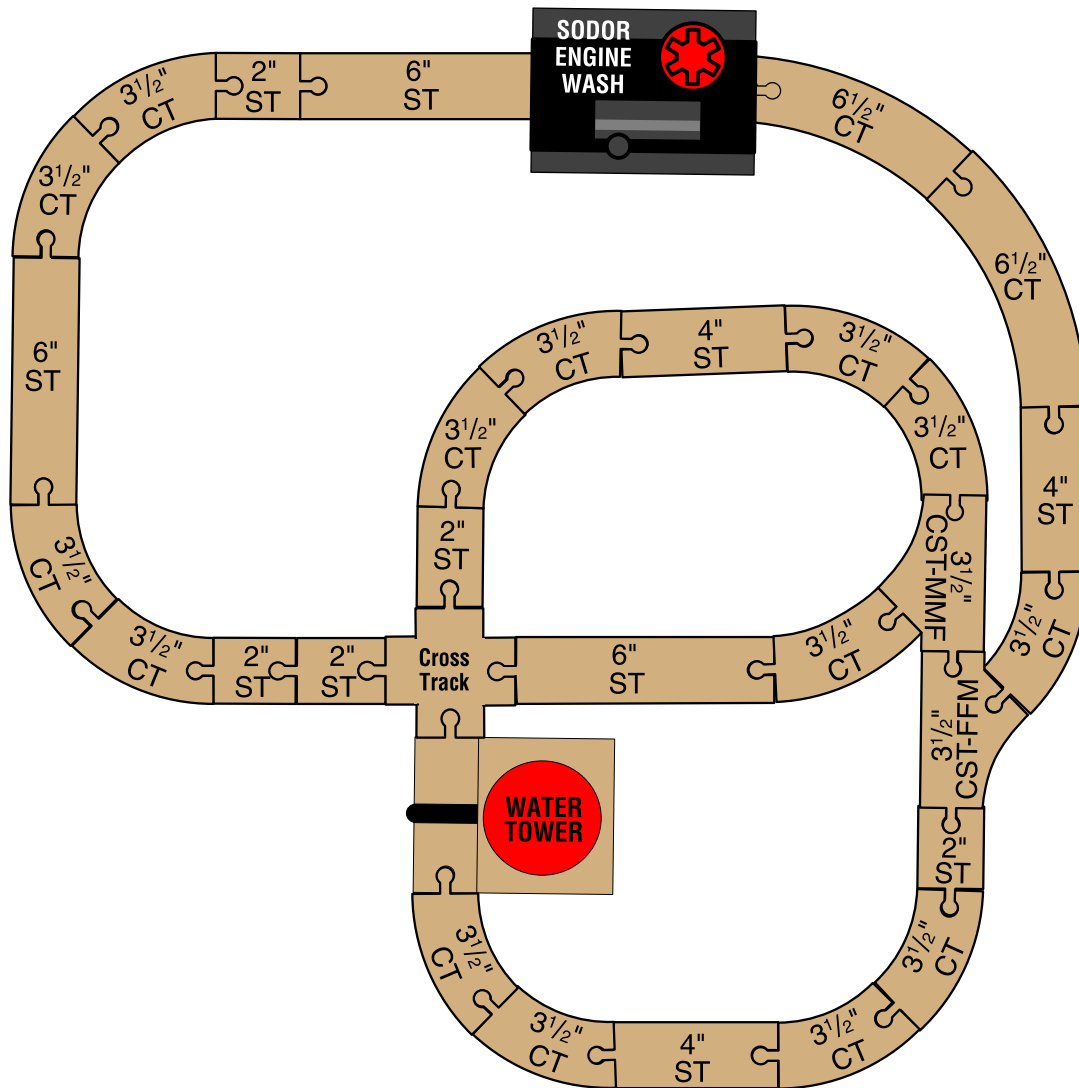

Sodor Engine Wash Set

SKU # 99553

LEGEND

ST = Straight Track
CT = Curved Track
CST = Curved Switch Track

M = Male
F = Female
 Example: Track Adapter
 male/male

Learning Curve
 Learning Curve International, Inc.
 314 West Superior Street, 6th floor
 Chicago, Illinois 60610-3538 USA