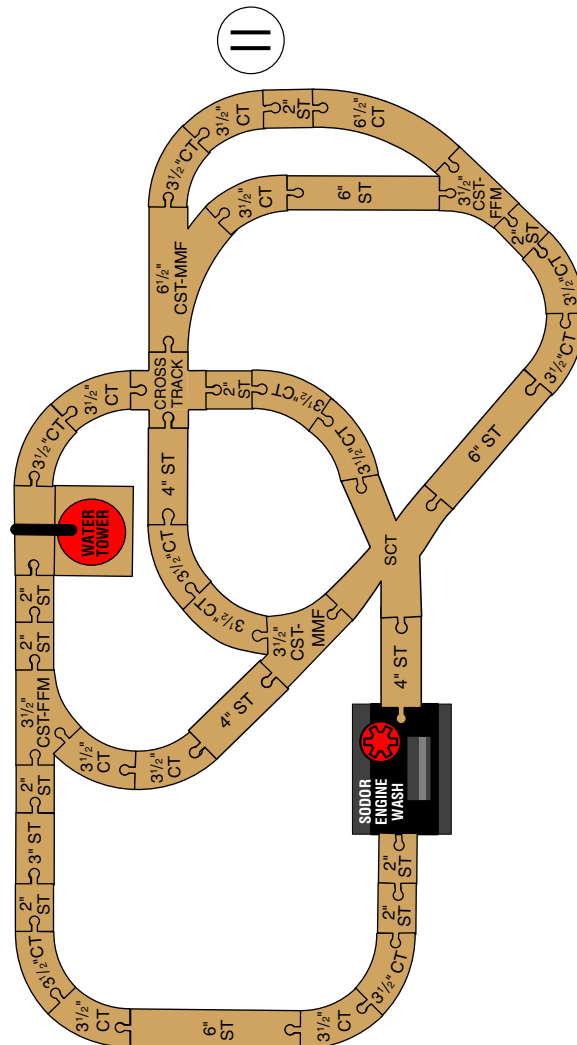

Expanded Sodor Engine Wash Set

Sodor Engine Wash Set (LC99553)

Cross & Switch Expansion Pack (LC99949)

Which Includes:

- ① Water Tower
- ① Engine Wash
- ① 3 1/2" Curved Track
- ① 6 1/2" Curved Track
- ① Special Cross Track
- ② 3 1/2" Curved Switch Track-FFM
- ① 3 1/2" Curved Switch Track-MMF
- ① 6 1/2" Curved Switch Track-MMF
- ⑨ 2" Straight Track
- ① 3" Straight Track
- ③ 4" Straight Track
- ③ 6" Straight Track
- ① Cross Track

Pieces Left Over:

- ① 3 1/2" Curved Track
- ① 6 1/2" Curved Track

Legend:

M = Male
F = Female

ST = Straight Track
CT = Curved Track

CST = Curved Switch Track
SCT = Special Cross Track

Thomas the Tank Engine & Friends