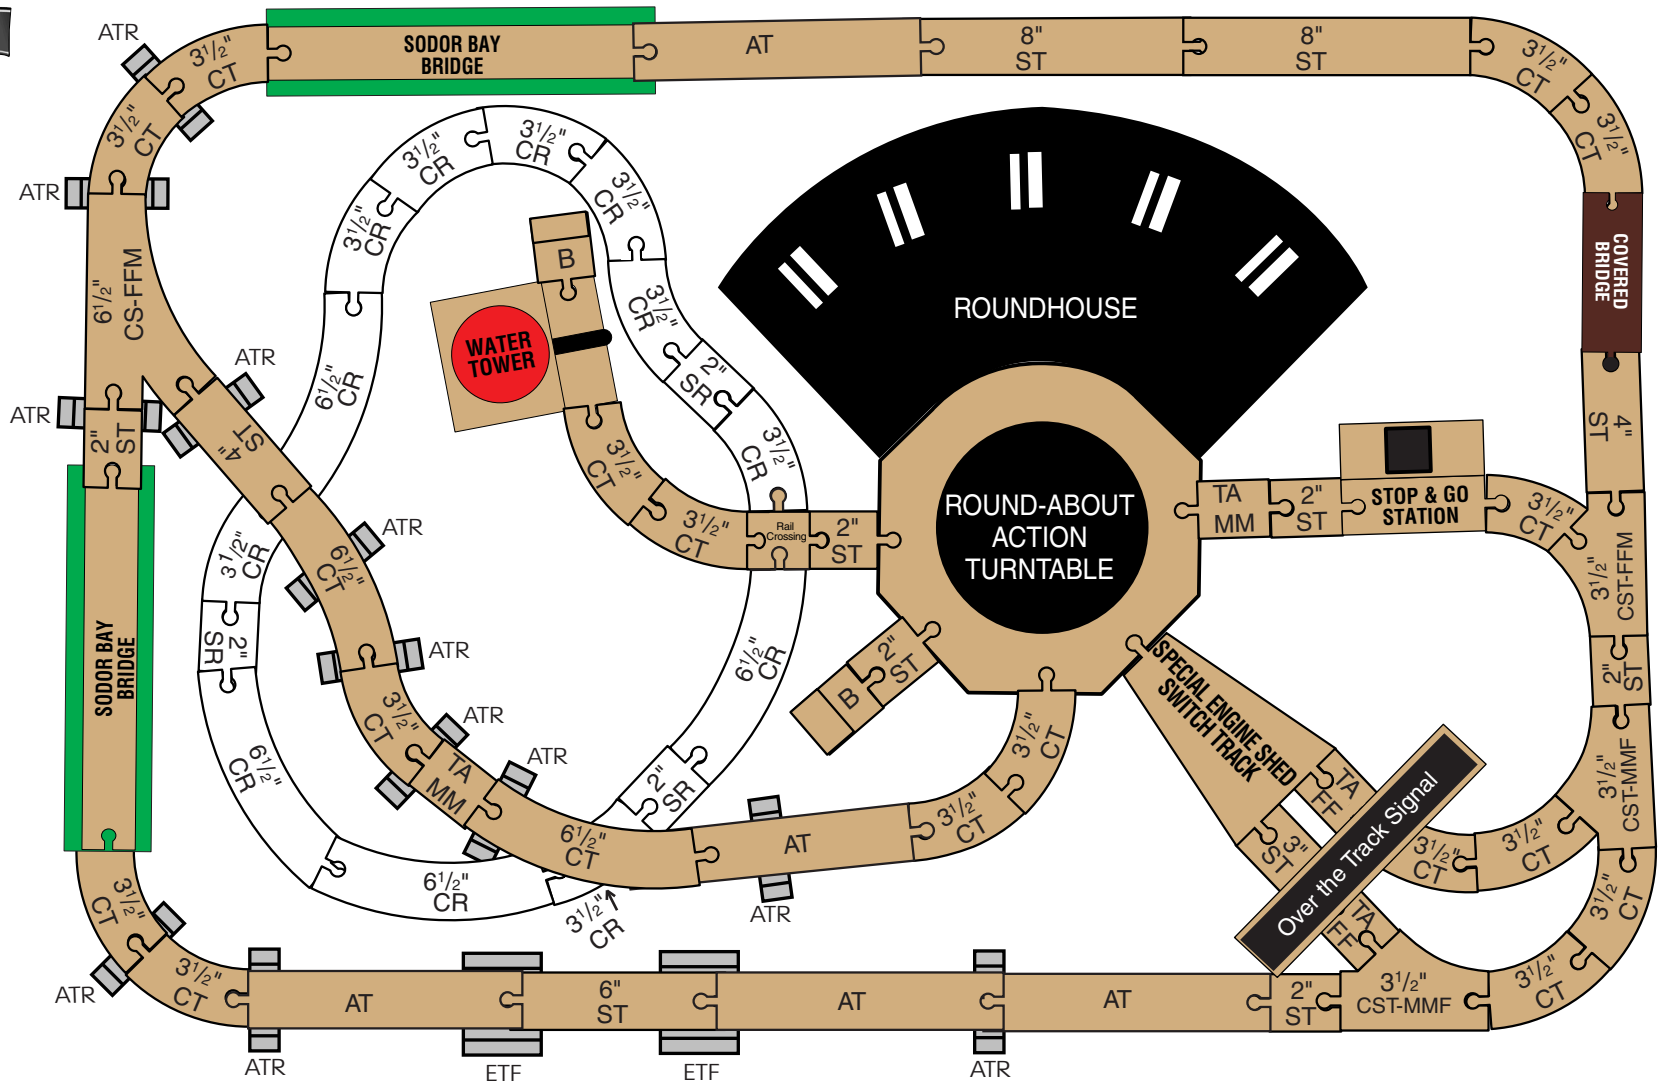

Roundhouse Set

SKU# 99544

LEGEND

- CR**= Curved Road
- SR**= Straight Road
- ST**= Straight Track
- CT**= Curved Track
- AT**= Ascending Track
- TA**= Track Adapter
- ATR**= Ascending Track Riser
- ETF**= Elevated Track Foundation
- B**= Bumper
- CST**= Curved Switch Track
- M**= Male
- F**= Female

Example: Track Adapter male/male 

Learning Curve International, Inc.
 314 West Superior Street, 6th floor
 Chicago, Illinois 60610-3538 USA

For any product related questions, please contact us at:
 1-800-704-8697 or visit our website at:
www.learningcurve.com