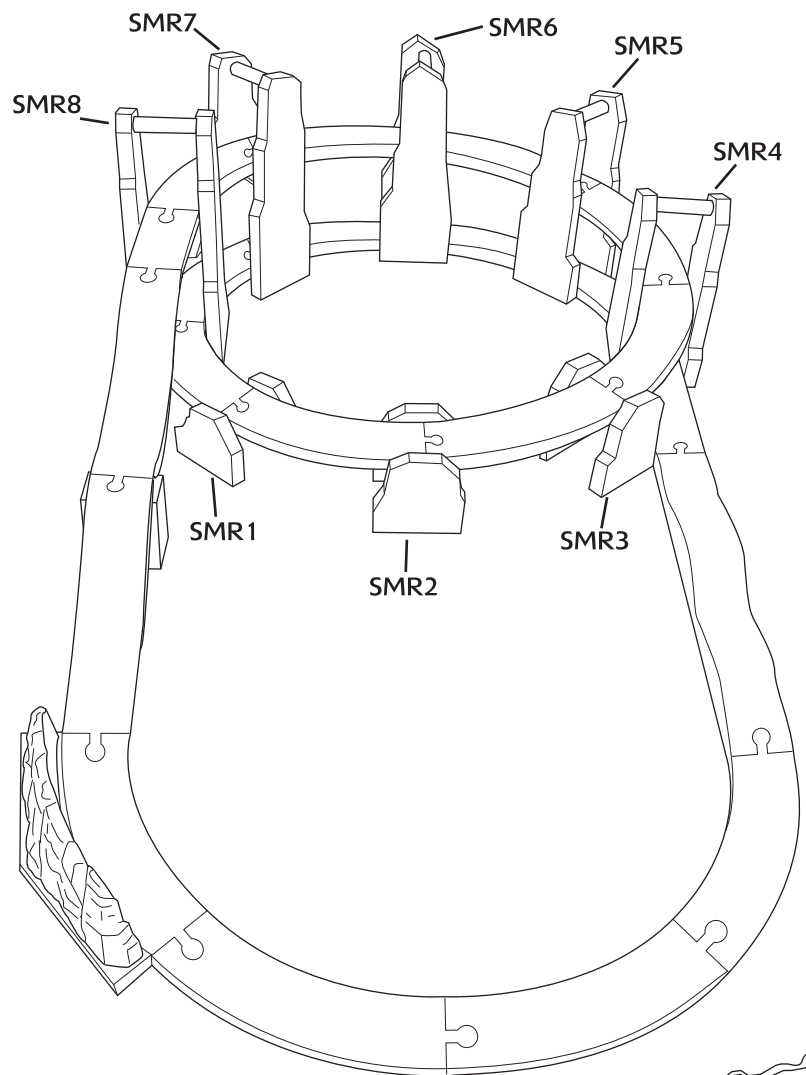

Rheneas & The Roller Coaster Set

SKU # LC99564

1 x Spiral Mountain Riser #1	1 x Spiral Mountain Riser #2	1 x Spiral Mountain Riser #3	1 x Spiral Mountain Riser #4	1 x Spiral Mountain Riser #5	1 x Spiral Mountain Riser #6	1 x Spiral Mountain Riser #7	1 x Spiral Mountain Riser #8
15 x 6 1/2" Curve Track	1 x 6" Straight Track	1 x 2" Straight Track	2 x Ascending Track	1 x Bumpy Track	1 x 6 1/2" Curve Wall Track	1 x Ascending Track Riser	

TIP:

Spiral Mountain Track Risers are marked with numbers and arrows (see diagram). Follow the arrows, which point uphill, to arrange the risers in the correct configuration.

LEGEND

- ST - Straight Track
- CT - Curved Track
- CWT - Curved Wall Track
- AT - Ascending Track
- ATR - Ascending Track Riser
- SMR - Spiral Mountain Riser
- BT - Bumpy Track