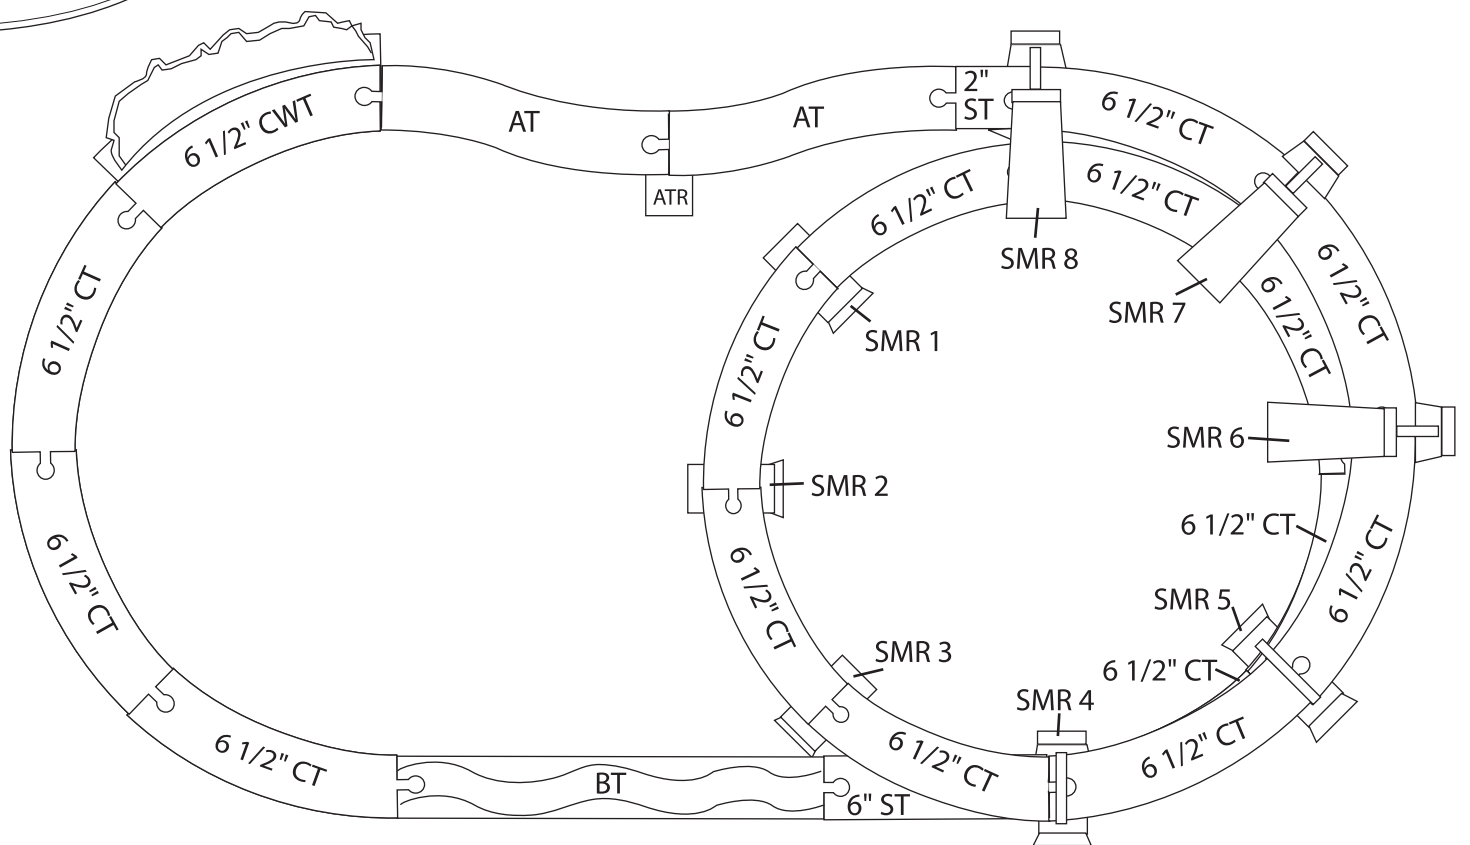

Rheneas & The Roller Coaster Set

SKU # LC99564

1 x Spiral Mountain Riser #1	1 x Spiral Mountain Riser #2	1 x Spiral Mountain Riser #3	1 x Spiral Mountain Riser #4	1 x Spiral Mountain Riser #5	1 x Spiral Mountain Riser #6	1 x Spiral Mountain Riser #7	1 x Spiral Mountain Riser #8
15 x 6 1/2" Curve Track	1 x 6" Straight Track	1 x 2" Straight Track	2 x Ascending Track	1 x Bumpy Track	1 x 6 1/2" Curve Wall Track	1 x Ascending Track Riser	

TIP:

Spiral Mountain Track Risers are marked with numbers and arrows (see diagram). Follow the arrows, which point uphill, to arrange the risers in the correct configuration.

LEGEND

- ST - Straight Track
- CT - Curved Track
- CWT - Curved Wall Track
- AT - Ascending Track
- ATR - Ascending Track Riser
- SMR - Spiral Mountain Riser
- BT - Bumpy Track

© 2006 RC2 BRANDS, INC.
Oak Brook, Illinois 60523-1940 U.S.A.
Made in China. All Rights Reserved.
© 2006 GuManc (Thomas) Limited