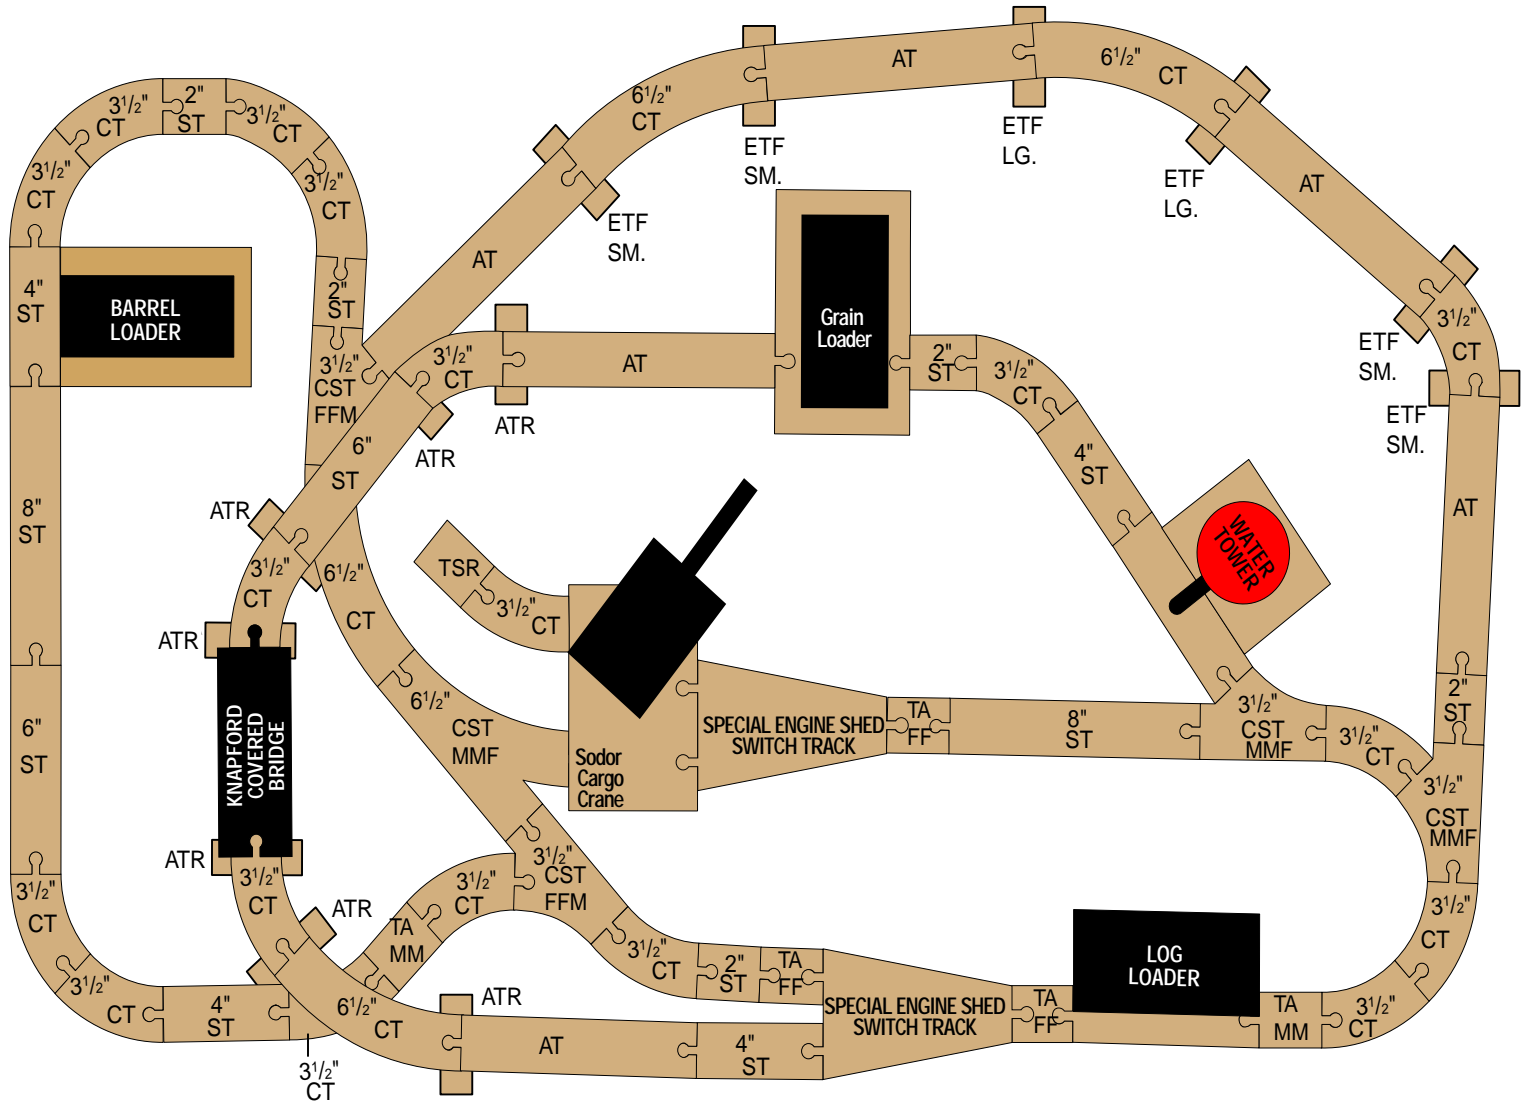

Lift and Load Set

SKU# 99543

Legend:

- ST = Straight Track
- CT = Curved Track
- AT = Ascending Track
- TA = Track Adapter
- ATR = Ascending Track Riser
- ETF = Elevated Track Foundation
- CST = Curved Switch Track
- TSR = Track to Surface Ramp
- M = Male
- F = Female
- Example: Track Adapter male/male

WARNING: For Storage Only. Not a Ride-On Toy. Not to be used on or near stairs or inclines.

Learning Curve
 Learning Curve International, Inc.
 314 West Superior Street, 6th floor
 Chicago, Illinois 60610-3538 USA

This set is designed to fit on a Thomas Playboard (99540, 99609) and Playtable (99608, 94001). See your retailer for details.

For any product related questions, please contact us at: 1-800-704-8697 or visit our website at: www.learningcurve.com