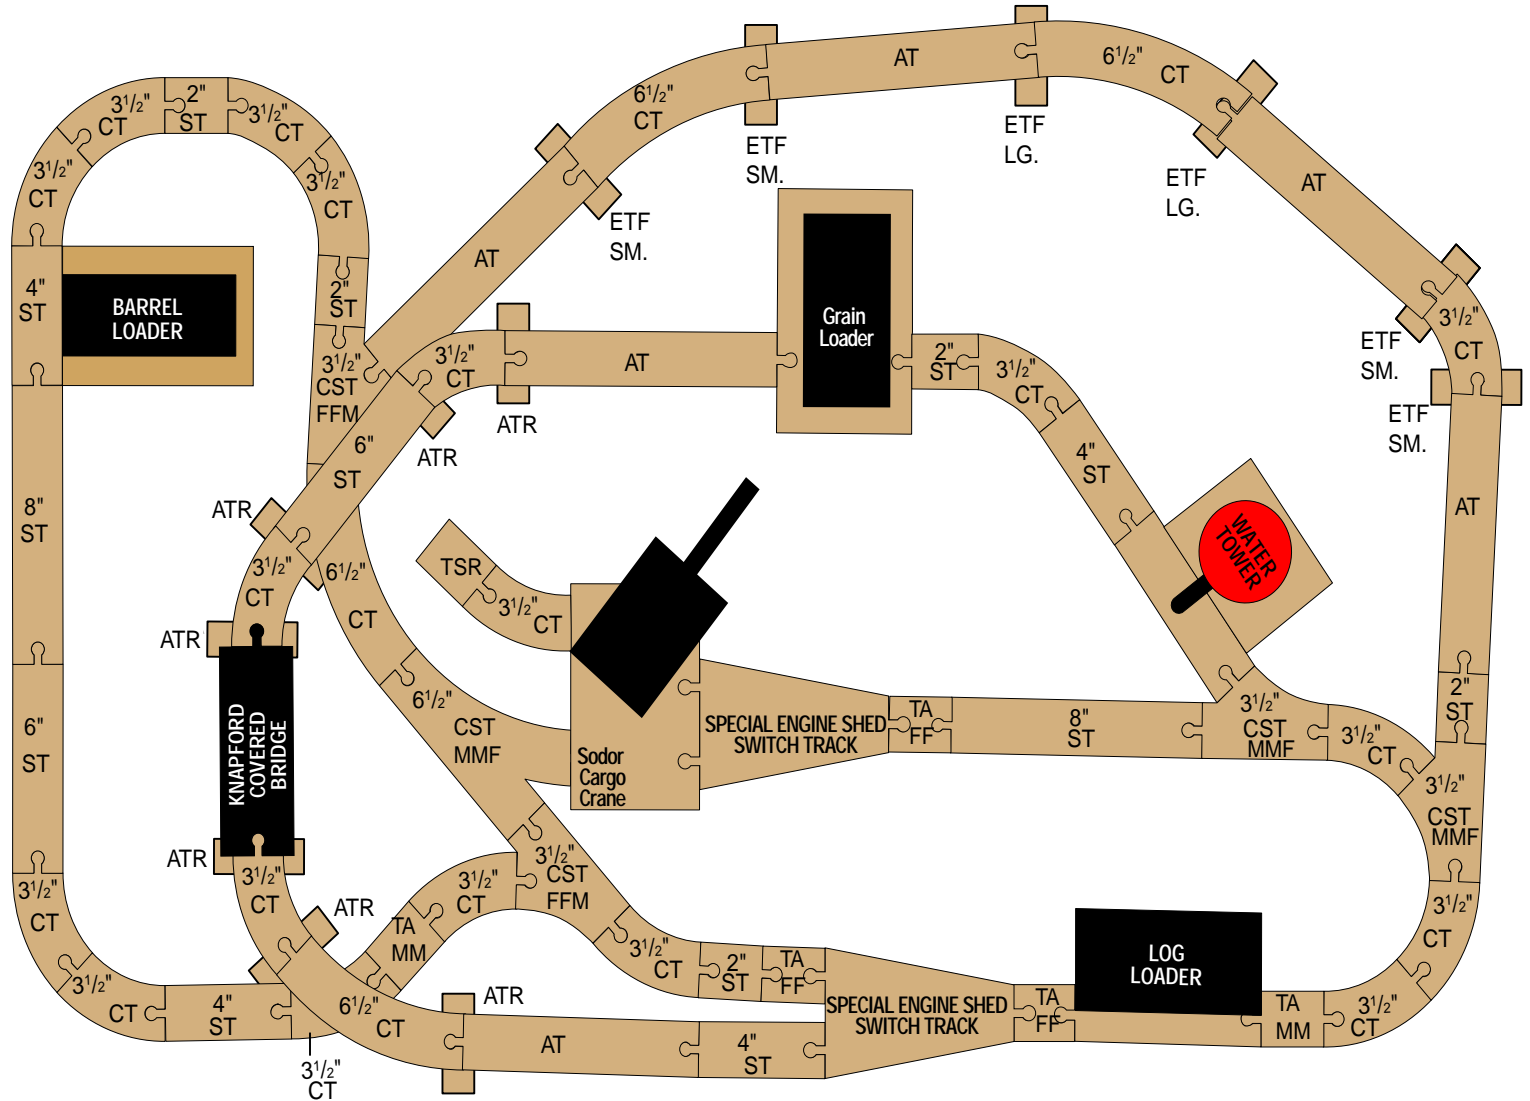

Lift and Load Playboard

SKU# 99496

Legend:

- ST = Straight Track
- CT = Curved Track
- AT = Ascending Track
- TA = Track Adapter
- ATR = Ascending Track Riser
- ETF = Elevated Track Foundation
- CST = Curved Switch Track
- TSR = Track to Surface Ramp
- M = Male
- F = Female
- Example: Track Adapter malemale 