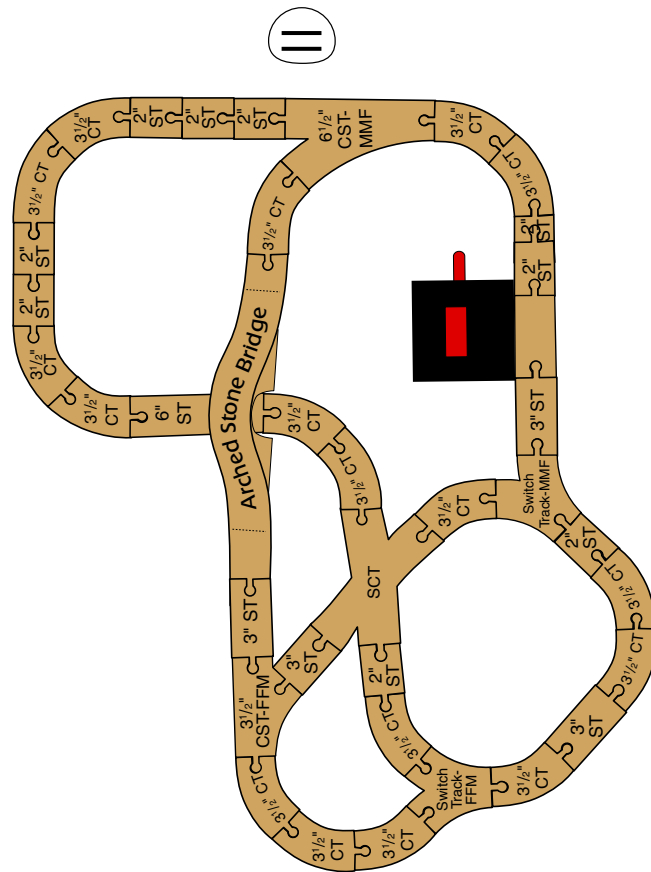

Expanded Harold's Mail Delivery Set

Harold's Mail Delivery Set (LC99559)

Cross & Switch Expansion Pack (LC99949)

Which Includes:

- ① Mail Station
- ① Arched Stone Bridge
- ① 3 1/2" Curved Track
- ① Special Cross Track
- ① 3 1/2" Curved Switch Track-FFM
- ① 6 1/2" Curved Switch Track-MMF
- ⑨ 2" Straight Track
- ④ 3" Straight Track
- ① 6" Straight Track
- ① Special Switch Track-FFM
- ① Special Switch Track-MMF

Legend:

M = Male
F = Female

ST = Straight Track
CT = Curved Track

CST = Curved Switch Track
SCT = Special Cross Track

Thomas the Tank Engine & Friends

A BRITISH ALLCROFT COMPANY PRODUCTION

Based on The Railway Series by The Rev W Awdry
© 2004 Gullane (Thomas) Limited. Thomas the Tank Engine & Friends and Thomas & Friends are trademarks of Gullane Entertainment Inc. Thomas the Tank Engine & Friends is Reg. U.S. Pat. & Tm. Off. A HIT Entertainment Company.