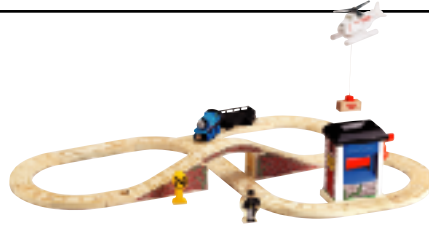

Expanded Harold's Mail Delivery Set

Harold's Mail Delivery Set (LC99559)

Cross & Switch Expansion Pack (LC99949)

Which Includes:

- ① Mail Station
- ① Arched Stone Bridge
- ① 3 1/2" Curved Track
- ① Special Cross Track
- ① 3 1/2" Curved Switch Track-FFM
- ① 6 1/2" Curved Switch Track-MMF
- ⑨ 2" Straight Track
- ④ 3" Straight Track
- ① 6" Straight Track
- ① Special Switch Track-FFM
- ① Special Switch Track-MMF

Legend:

M = Male
F = Female

ST = Straight Track
CT = Curved Track

CST = Curved Switch Track
SCT = Special Cross Track

Thomas the Tank Engine & Friends

A BRITISH ALLCROFT COMPANY PRODUCTION

Based on The Railway Series by The Rev W Awdry
© 2004 Gullane (Thomas) Limited. Thomas the Tank Engine & Friends and Thomas & Friends are trademarks of Gullane Entertainment Inc. Thomas the Tank Engine & Friends is Reg. U.S. Pat. & Tm. Off. A HIT Entertainment Company.