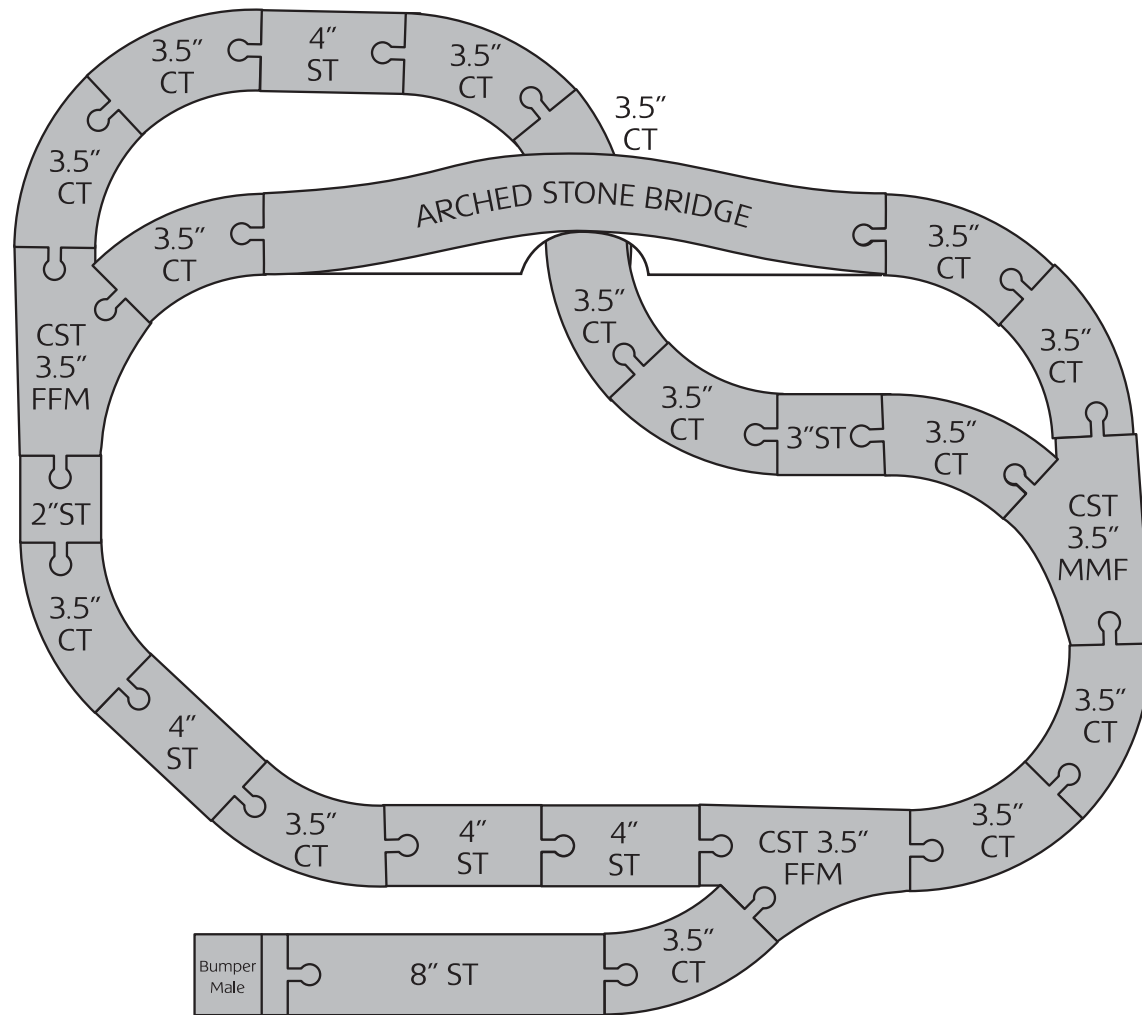

Edward the Great Set

SKU# LC99563

LEGEND

ST= Straight Track
CT= Curved Track
CST-FFM = Curved Switch Track FFM
CST-MMF = Curved Switch Track MMF
M= Male

For any product related questions, please contact us at:
 1-800-704-8697 or visit our website at:
www.learningcurve.com

© 2006 RC2 BRANDS, INC.
 Oak Brook, Illinois 60523-1940 U.S.A.
 Made in China. All Rights Reserved.
 © 2006 Gullane (Thomas) Limited

A HIT Entertainment Company