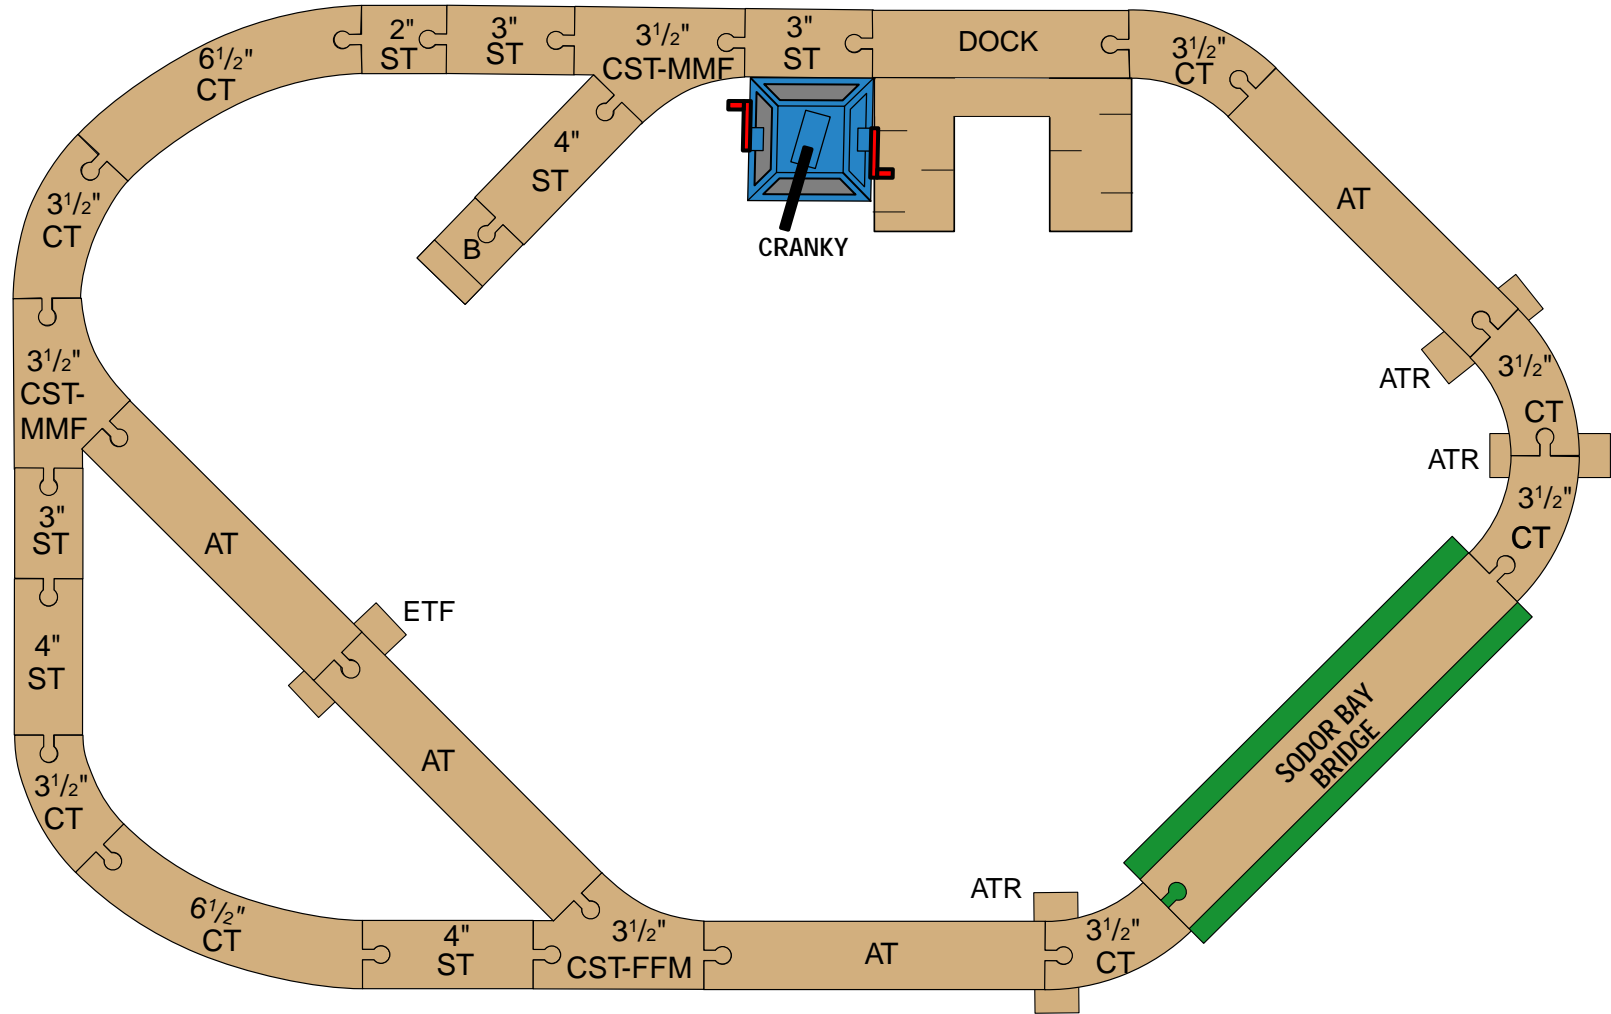

Down By The Docks Set

SKU# 99533

Legend:

ST = Straight Track
 CT = Curved Track
 AT = Ascending Track
 ATR = Ascending Track Riser
 ETF = Elevated Track Foundation
 CST = Curved Switch Track
 B = Bumper
 M = Male
 F = Female
 Example: Track Adapter male/male