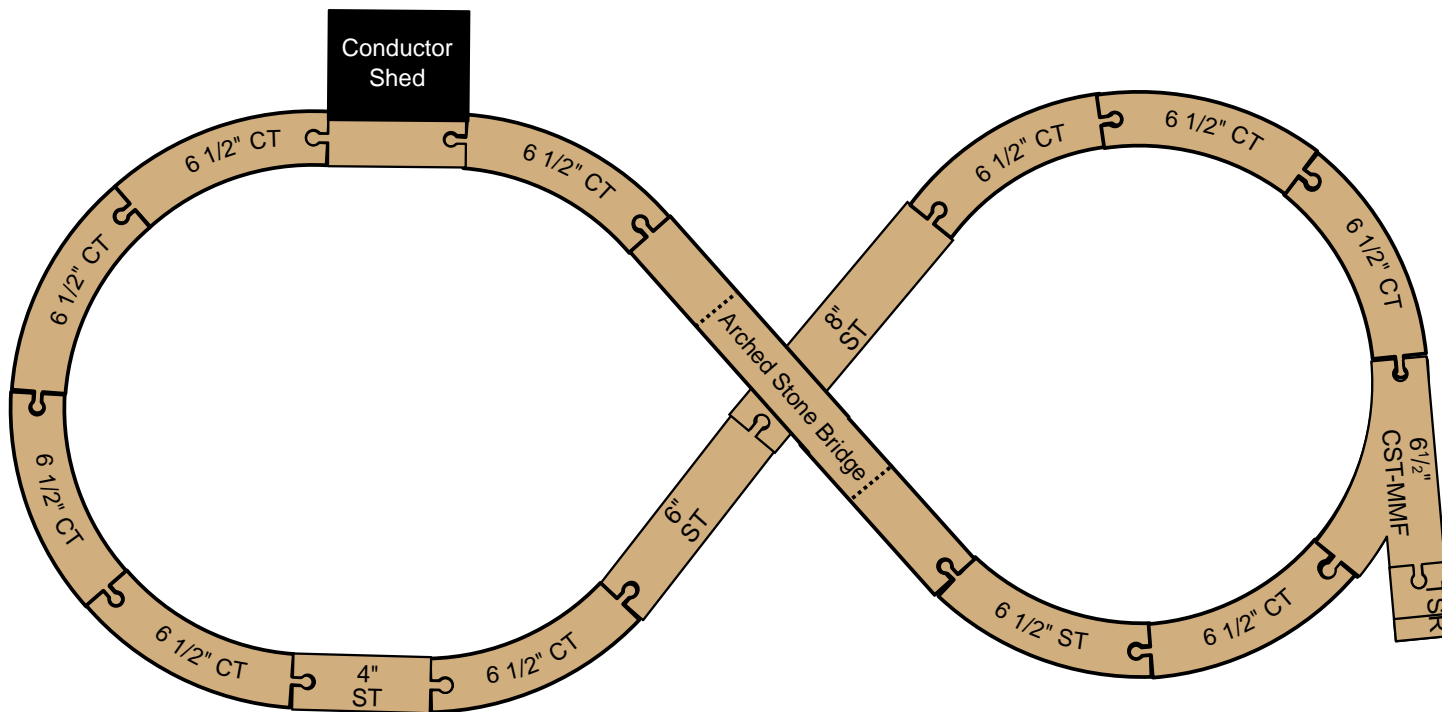

Conductor's Figure 8 Set

SKU# 99535

Legend:

ST = Straight Track

CT = Curved Track

CST = Curved Switch Track

TSR = Track to Surface Ramp

Learning Curve International, Inc.
314 West Superior Street, 6th floor
Chicago, Illinois 60610-3538 USA