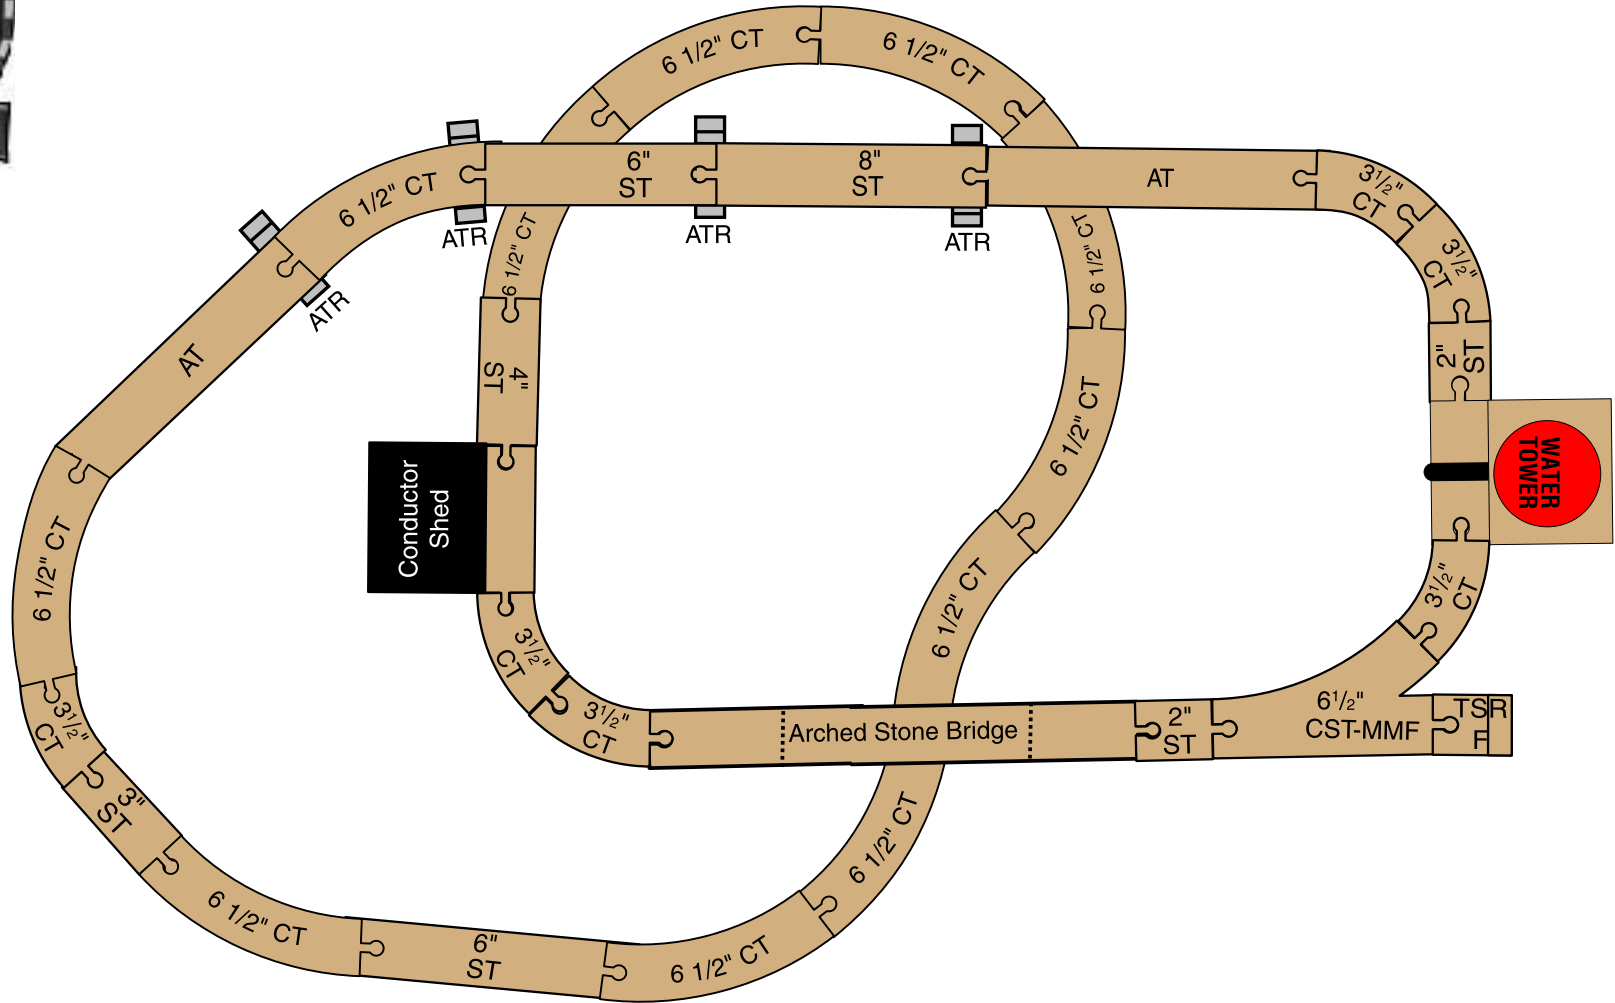

Conductor's Figure 8 Set Advanced Expansion Pack

SKU# 99936

LEGEND

- CR**= Curved Road
- SR**= Straight Road
- ST**= Straight Track
- CT**= Curved Track
- AT**= Ascending Track
- TA**= Track Adapter
- ATR**= Ascending Track Riser
- ETF**= Elevated Track Foundation
- B**= Bumper
- CST**= Curved Switch Track
- M**= Male
- F**= Female

Example: Track Adapter male/male 

Learning Curve International, Inc.
314 West Superior Street, 6th floor
Chicago, Illinois 60610-3538 USA

For any product related questions, please contact us at:
1-800-704-8697 or visit our website at:
www.learningcurve.com