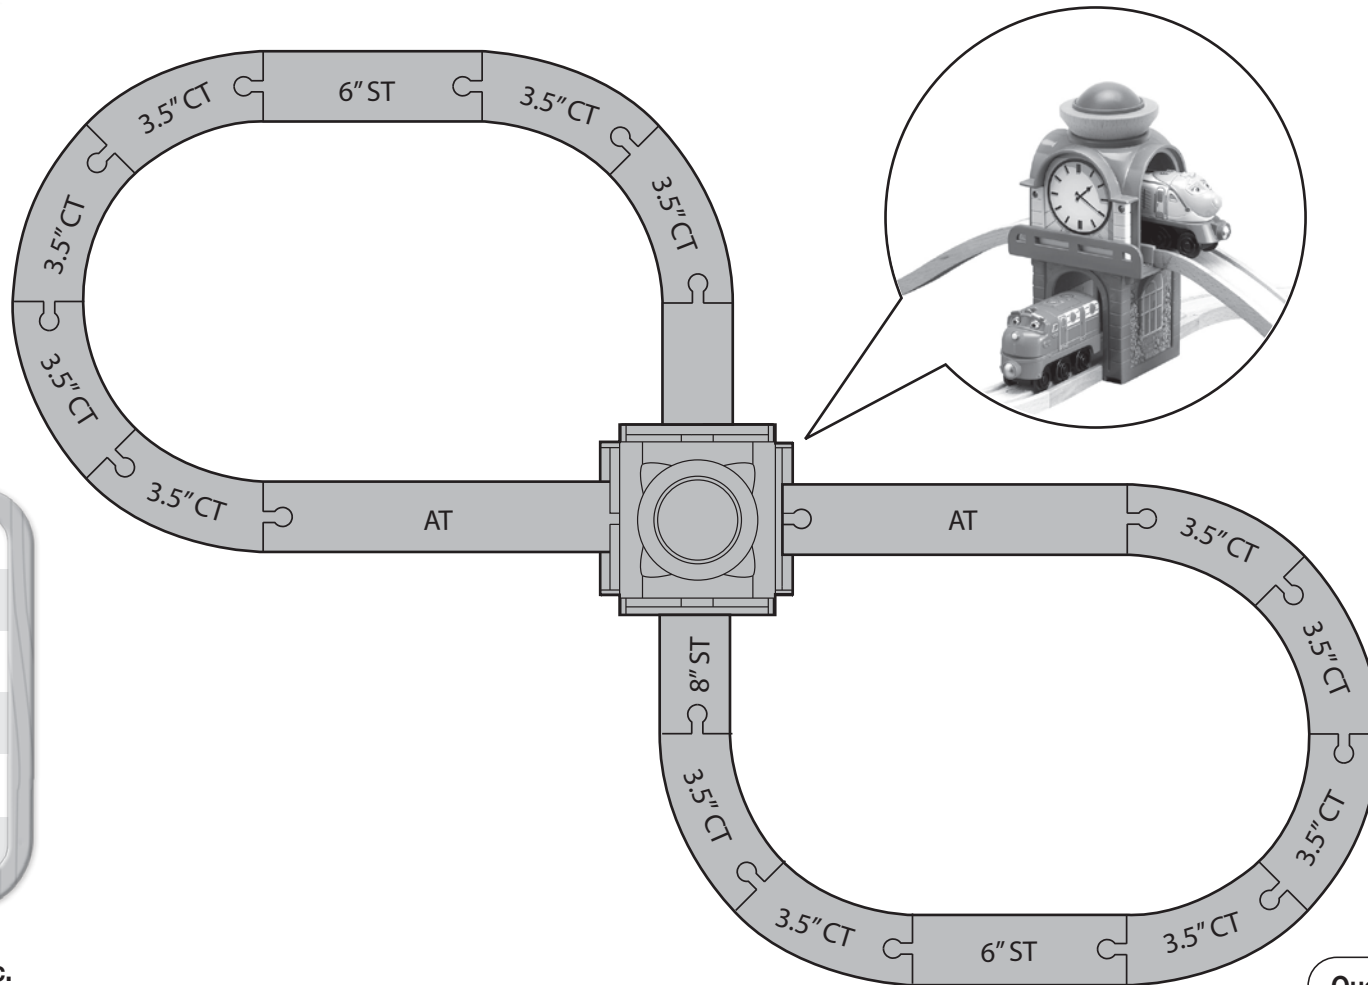

Clock Tower Starter Set

LC56701

Legend

- ST=** Straight Track
- CT=** Curved Track
- AT=** Ascending Track
- CST=** Curved Switch Track
- M=** Male
- F=** Female

© 2011 Learning Curve Brands, Inc.
 Oak Brook, Illinois 60523-1940 U.S.A.
 Made in China. All Rights Reserved.

Questions? Comments?
 Contact Consumer Care
www.LearningCurve.com
 800-704-8697

Please retain this instruction sheet for future reference as it contains important information.

For more information, fun & play, visit:
www.chuggington.com