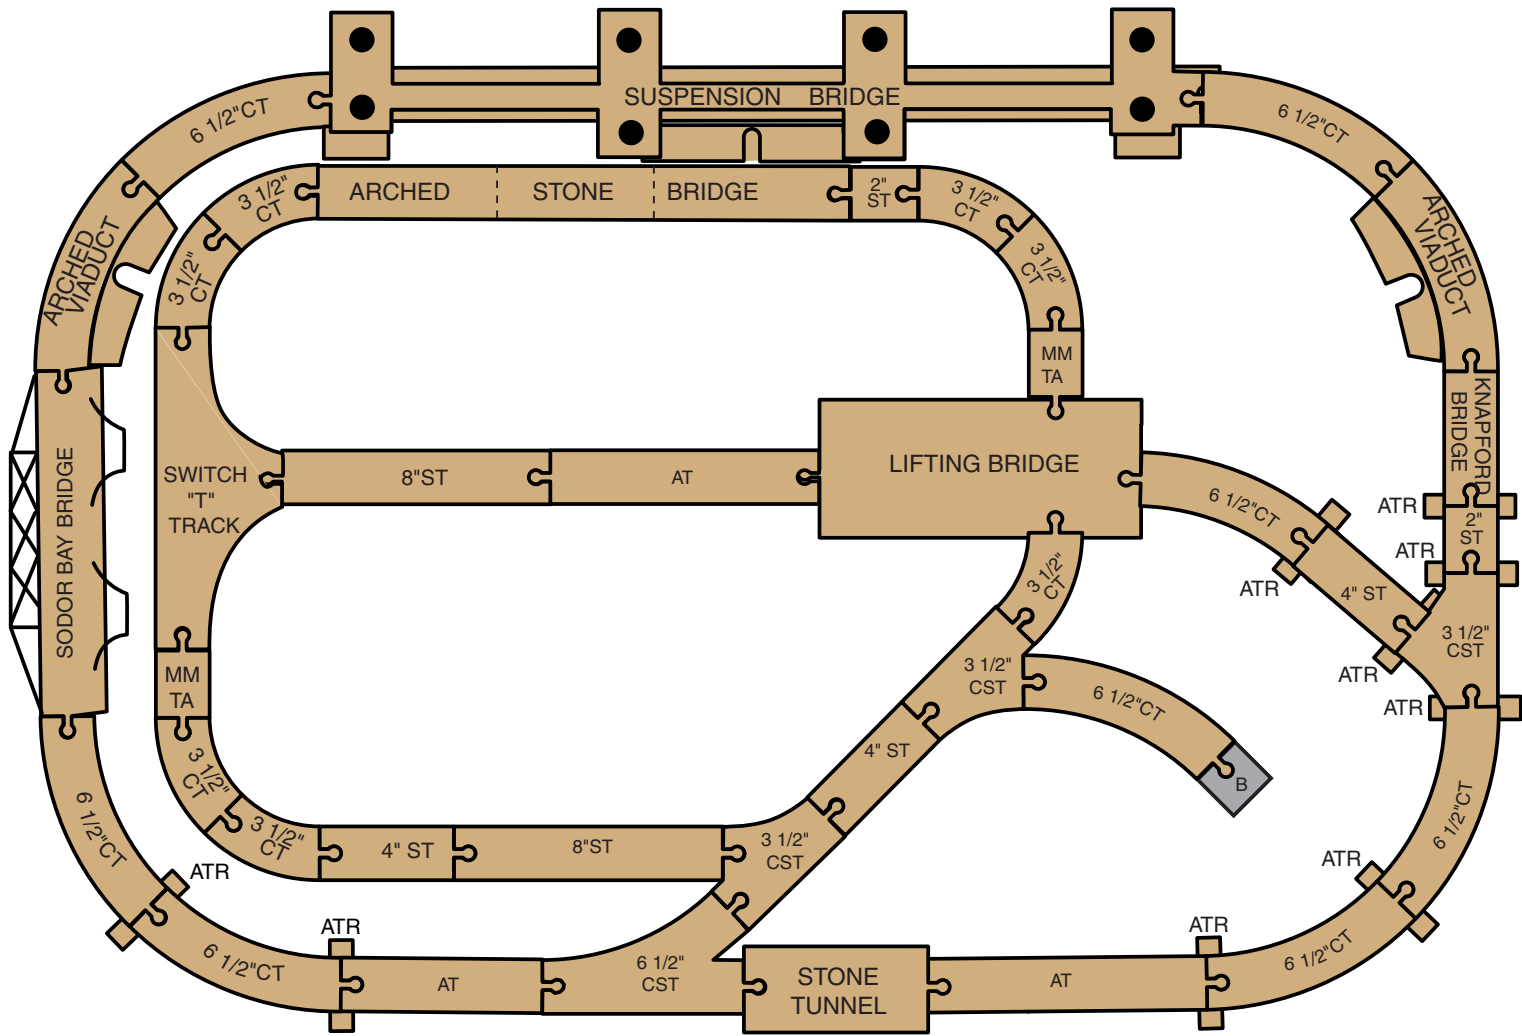

# Bridge & Tunnel Set

SKU# 99542

**Legend:**

- ST = Straight Track
- CT = Curved Track
- AT = Ascending Track
- ATR = Ascending Track Riser
- CST = Curved Switch Track
- B = Bumper
- TA = Track Adapter
- M = Male
- F = Female

Example: Track Adapter male/male

Learning Curve International, Inc.  
314 West Superior Street, 6th floor  
Chicago, Illinois 60610-3538 USA

This set is designed to fit on a Thomas Playboard (99540, 99609) and Playtable (99608, 94001). See your retailer for details.