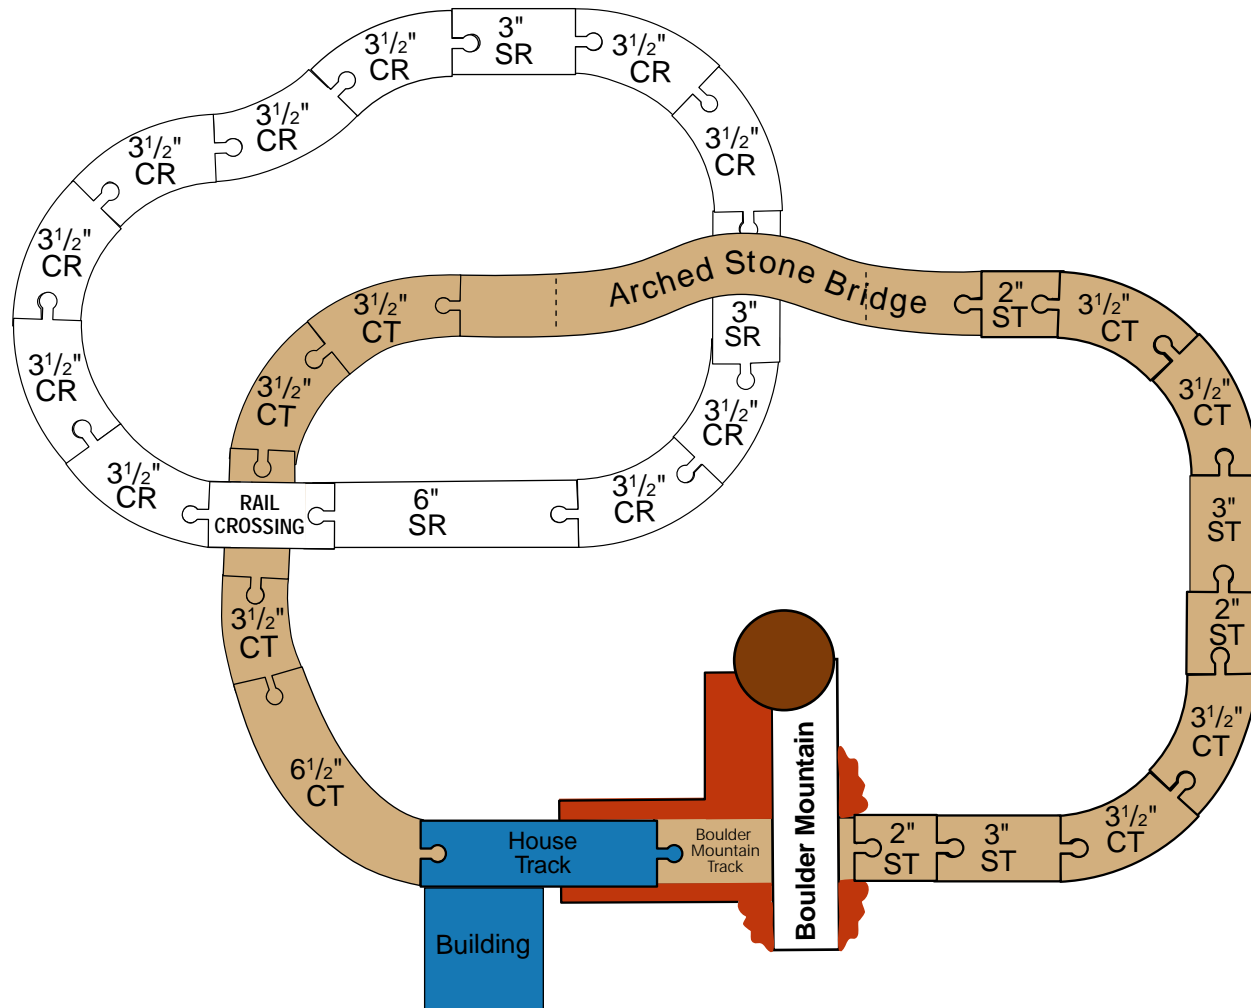

Boulder Mountain Set

SKU# 99550

LEGEND

CR= Curved Road
 SR= Straight Road
 ST= Straight Track
 CT= Curved Track

M= Male
 F= Female
 Example: Track Adapter male/male