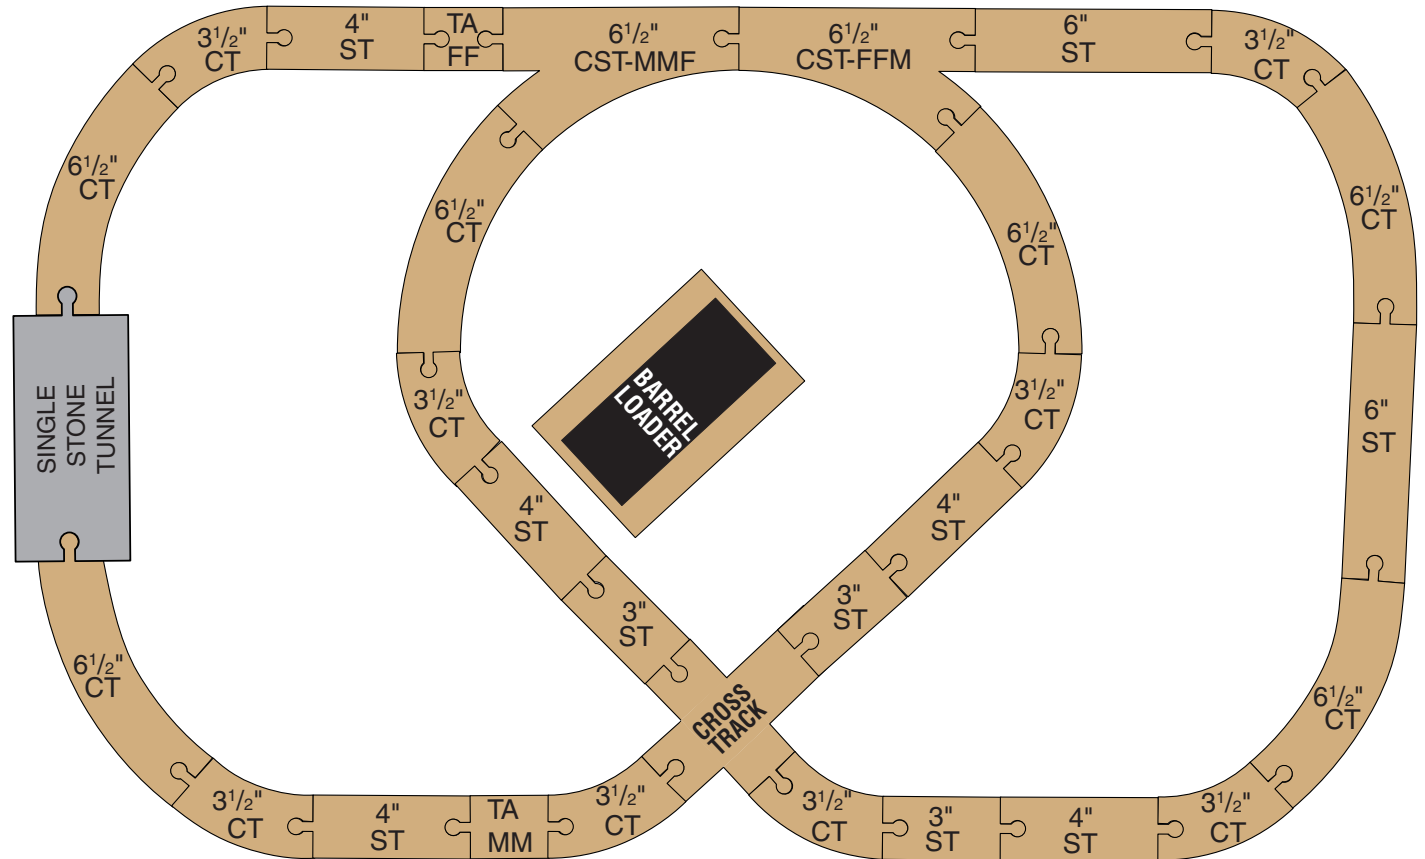

Around the Barrel Loader Set

SKU# 99537

Legend:

ST = Straight Track
 CT = Curved Track
 CST = Curved Switch Track
 TA = Track Adapter
 M = Male
 F = Female
 Example: Track Adapter male/male

Learning Curve International, Inc.
 314 West Superior Street, 6th floor
 Chicago, Illinois 60610-3538 USA