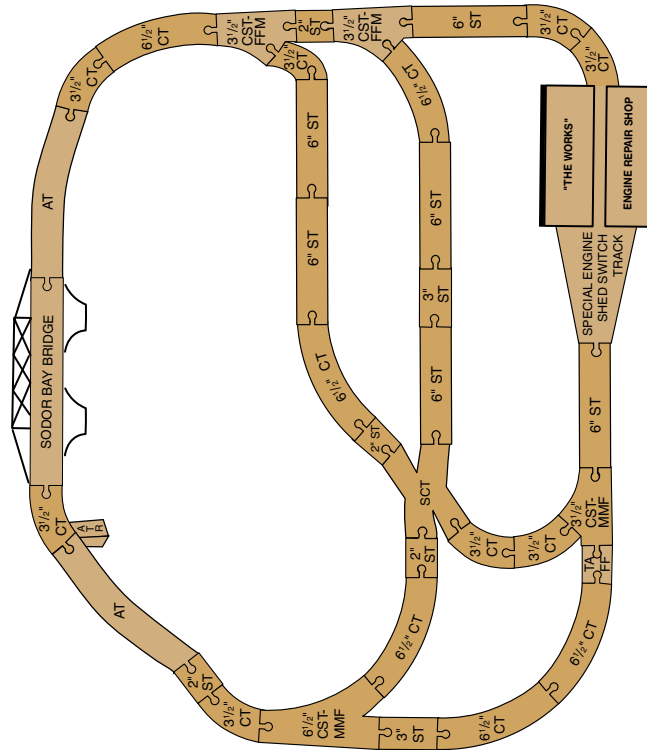

## Expanded A Day at "The Works" Set

A Day at "The Works" Set (LC99539)

Cross & Switch  
Expansion Pack (LC99949)

Which Includes:

- ① Sodor Bay Bridge
  - ① Works Repair Shop
  - ⑧ 3 1/2" Curved Track
  - ⑥ 6 1/2" Curved Track
  - ① Special Cross Track
  - ② 3 1/2" Curved Switch Track-FFM
  - ② 3 1/2" Curved Switch Track-MMF
  - ① 6 1/2" Curved Switch Track-MMF
  - ④ 2" Straight Track
  - ② 3" Straight Track
  - ⑥ 6" Straight Track
  - ① 8" Straight Track
  - ① Engine Shed Switch Track
  - ② Ascending Track
  - ② Ascending Track Risers
  - ① Track Adapter-FF
- Pieces Left Over:
- ① Ascending Track Riser
  - ① 8" Straight Track
  - ① 6 1/2" Curved Switch Track-MMF

Legend:

M = Male	CT = Curved Track	CST = Curved Switch Track
F = Female	ATR = Ascending Track Riser	SCT = Special Cross Track
ST = Straight Track	AT = Ascending Track	TA = Track Adapter

Thomas the Tank Engine & Friends